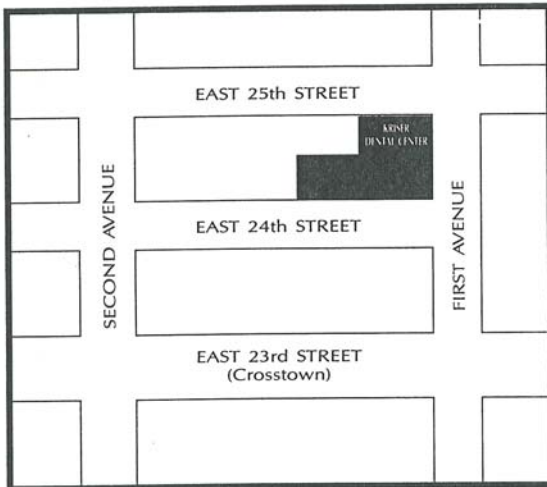

NEW YORK UNIVERSITY COLLEGE OF DENTISTRY

David B. Kriser Dental Center

Center for Continuing Dental Education

345 East 24th St. New York, NY 10010 • (212) 998-9757

Kriser Dental Center

- K.B. Weissman Clinical Science Building
- Arnold and Marie Schwartz Hall of Dental Sciences

How to Reach the New York University College of Dentistry

Lexington Avenue Subway (IRT)

Local to 23rd Street Station. Walk east to First Avenue and north to 24th Street to the College of Dentistry.

Seventh Avenue Subway (IRT)

Local to 23rd Street Station. Walk east or take 23rd Street crosstown bus to First Avenue. Walk north to 24th Street to the College of Dentistry.

Broadway Subway (BMT)

Fourth Avenue local to 23rd Street Station. Walk east to First Avenue and north to 24th Street to the College of Dentistry.

Sixth or Eighth Avenue Subway (IND)

Local to 23rd Street Station. Walk east or take 23rd Street crosstown bus to First Avenue. Walk north to 24th Street to the College of Dentistry.

First, Second, and Third Avenue Buses

First and Third Avenue buses run north; Second Avenue bus runs south. To 24th Street. Walk to the College of Dentistry.

Lincoln Tunnel

NJ Turnpike, Rts. 3, 1 & 9 to Lincoln Tunnel; Downtown exit 30-34 Street; make left on 34 or 30 Street; right turn on 9th Ave.; make left onto 23 St.; take crosstown to 1st Ave.; make left 24 St., Kriser Dental Center.

Holland Tunnel

NJ Turnpike, Rts. 1 & 9 to Holland Tunnel; Uptown exit (Hudson St. turns into 8th Ave) make right turn 8th Ave. & 23 St.; crosstown to 1st Ave. make left 24 St., Kriser Dental Center.

Weather Emergencies

Main Switchboard 998-1212 Mon.-Fri. 8 a.m. - 7 p.m. Radio Stations WINS, WABC, WCBS, WNBC, or WOR, for University closings.

From LaGuardia Airport

Take Carey Bus Co. from arrivals area. Bus runs every twenty minutes from 7am to midnight daily into the city. 718-632-0506.

From Kennedy Airport

Take Carey Bus Co. at any arrivals terminal. Buses run every thirty minutes from 7am to midnight daily into the city. 718-632-0506.

From Newark Airport

Take Olympia Trails Bus Co. at all arrivals terminals. Buses run every fifteen minutes from 6am - 11pm daily into the city. 212-964-6233.